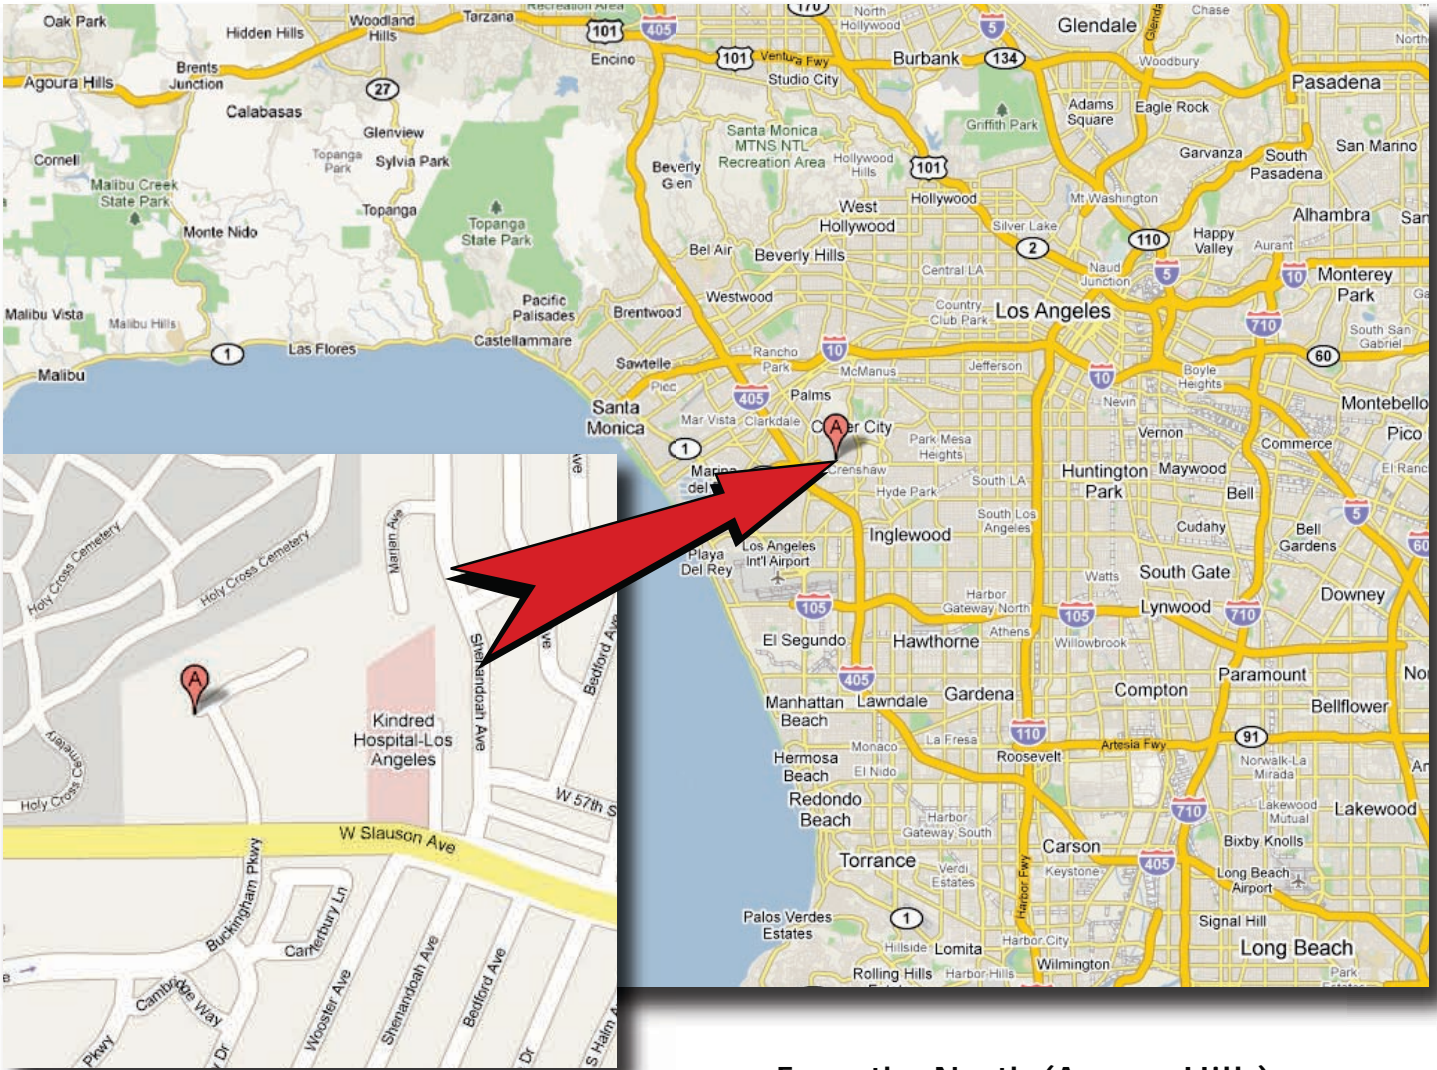

NEW
BEGINNINGS
UNLIMITED
POSSIBILITIES

By Invitation Only

NuVerus

is going to...

HOLLYWOOD

Your VIP invitation to an
Exclusive Private Event.

Map & Directions

Enter on Buckingham Pkwy.
off of Slauson Ave. between
Sepulveda Blvd. and La Cienega.
20 minutes south of Hollywood
and 10 minutes north of LAX.

GMT Studios
5751 Buckingham Pkwy, #2
Culver City, CA 90230
(310) 649-3733

From the North (Agoura Hills):
US-101 SOUTH to I-405 SOUTH/San Diego Fwy
Take the Slauson Ave exit
Merge onto CA-90 E
Turn right at W Slauson Ave
Turn left at Buckingham Pkwy

From the South (Long Beach)
I-405 NORTH/San Diego Fwy
Take exit 49B for Sepulveda Blvd toward Slauson Ave
Turn right to merge onto CA-90 E toward Slauson Ave
Turn left at Buckingham Pkwy

From the East (Downey)
I-105 WEST to I-405 NORTH
Take exit 49B for Sepulveda Blvd toward Slauson Ave
Turn right to merge onto CA-90 E toward Slauson Ave
Turn right at W Slauson Ave
Turn left at Buckingham Pkwy